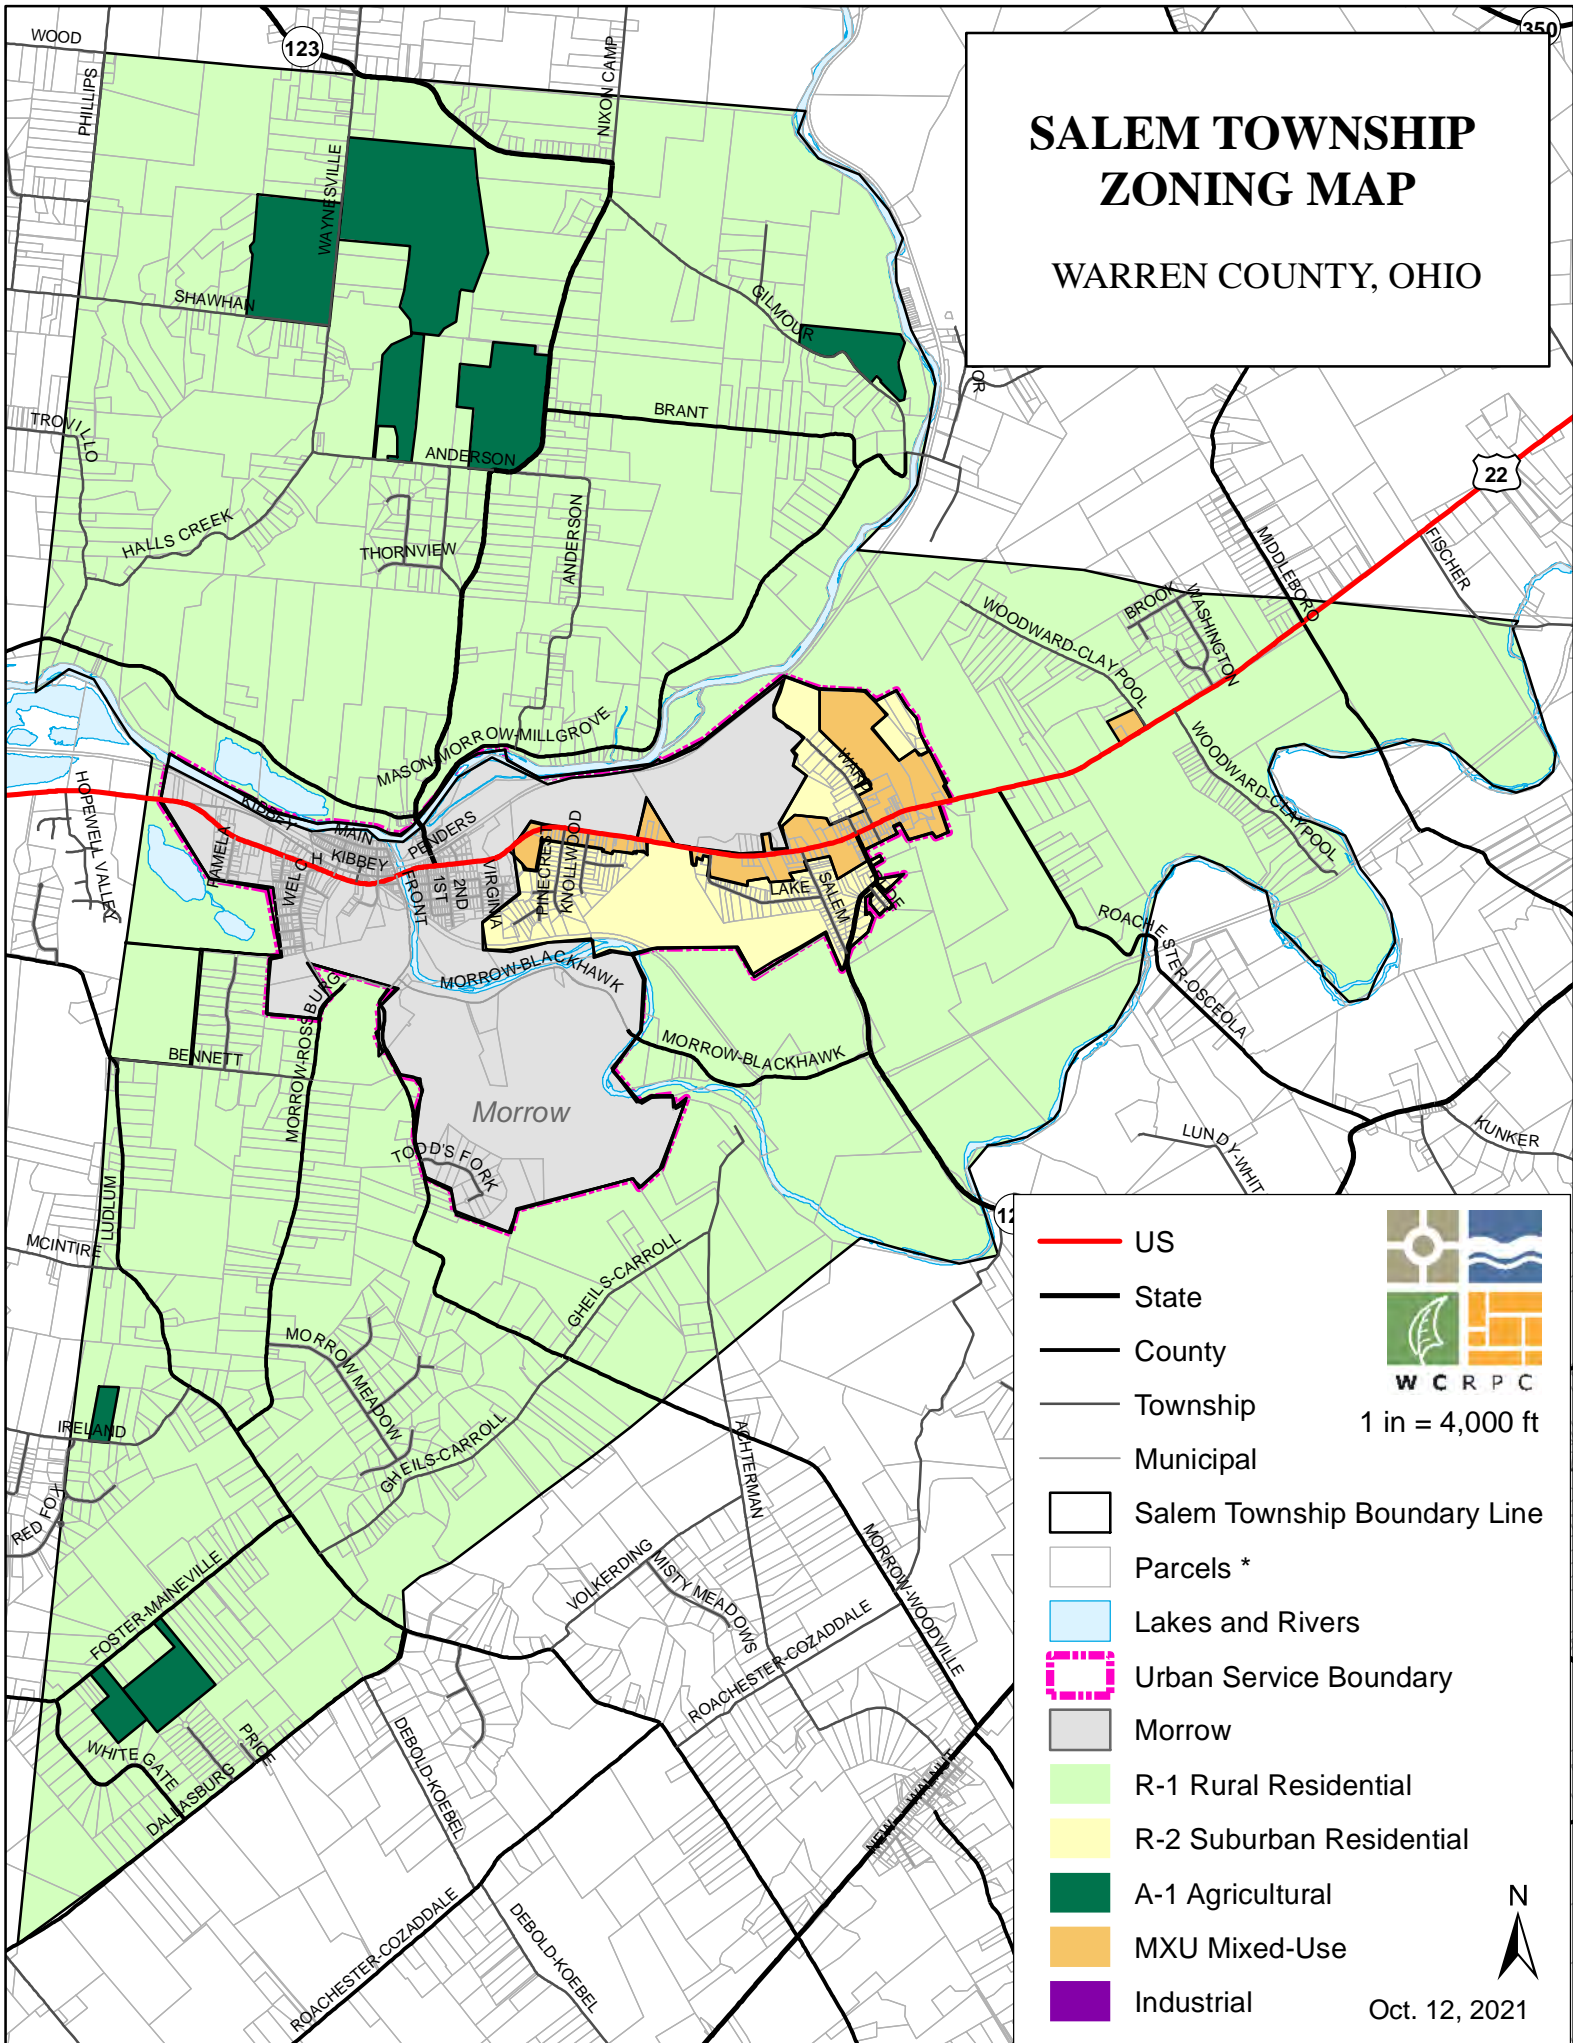

# SALEM TOWNSHIP ZONING MAP

WARREN COUNTY, OHIO

	US	<p>W C R P C</p> <p>1 in = 4,000 ft</p>
	State	
	County	
	Township	
	Municipal	
	Salem Township Boundary Line	
	Parcels *	
	Lakes and Rivers	
	Urban Service Boundary	
	Morrow	
	R-1 Rural Residential	
	R-2 Suburban Residential	
	A-1 Agricultural	
	MXU Mixed-Use	
	Industrial	

Oct. 12, 2021